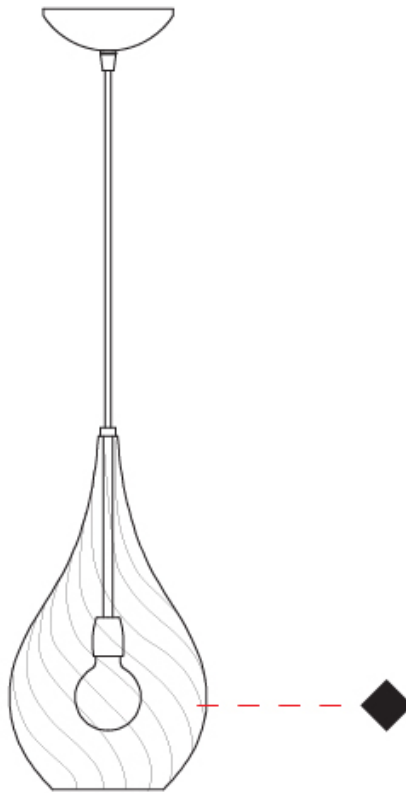

GOCCIA MONOPOINT SUSPENSION

D141065-

base number Finish
Options

- To build a product code in our configurator select the specify button on the base model # product page
- To build a manual product code on this datasheet choose from the options listed below in blue font and add the suffix to the base model #

GENERAL

Series: Goccia
Subseries: Goccia Monopoint
Partner: Cangini & Tucci
Division: Design
Installation: Suspension
Product Type: Pendant
Mounting Location: Ceiling

PHYSICAL

Shape: Abstract
Diameter (mm): 180
Diameter (in): 7 1/8
Height (mm): 320
Height (in): 12 5/8
Max. Overall Height (mm): 1820
Max. Overall Height (in): 71 5/8
Weight (kg): 0.82
Weight (lbs): 1.81
[Fixture Finish: AMB / GRN / PNK / RUB / SKB / SMK / TOB / TRA](#)
Holder Finish: CHR
Fixture Material: Glass / Metal
Primary Material: Glass - Borosilicate
Cable Details: 1500mm Cable

D

GOCCIA MONOPOINT SUSPENSION

D141066-

base number Finish
Options

- To build a product code in our configurator select the specify button on the base model # product page
- To build a manual product code on this datasheet choose from the options listed below in blue font and add the suffix to the base model #

GENERAL

Series: Goccia
Subseries: Goccia Monopoint
Partner: Cangiini & Tucci
Division: Design
Installation: Suspension
Product Type: Pendant
Mounting Location: Ceiling

PHYSICAL

Shape: Abstract
Diameter (mm): 260
Diameter (in): 10 3/4
Height (mm): 420
Height (in): 16 9/16
Max. Overall Height (mm): 1920
Max. Overall Height (in): 75 9/16
Weight (kg): 1.085
Weight (lbs): 2.39
[Fixture Finish: AMB / GRN / PNK / RUB / SKB / SMK / TOB / TRA](#)
Holder Finish: CHR
Fixture Material: Glass / Metal
Primary Material: Glass - Borosilicate
Cable Details: 1500mm Cable